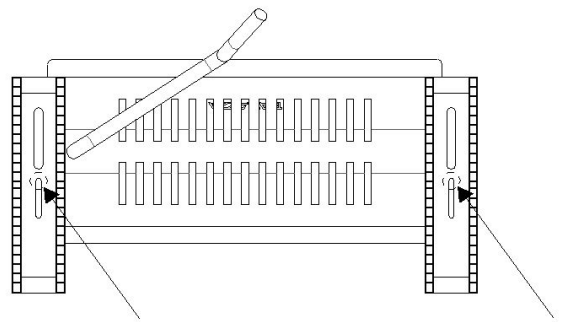

Applications:

The BARAZZA Top Power Socket Holder can be opened by simply tipping the cover (Soft Touch).

For a proper installation the following skills are mandatory:

- Knowledge of the "5 safety rules": insulate, secure against resetting, measure, grounding, cover any live devices in the surrounding
- Choice of proper tools, measure devices and personal protective equipment
- Analysis measurement results
- Choice of installation material
- IP protection classes
- Switch off conditions
- Fitting of installation material

Functional description

Pay attention before use:

Take care of the way of installation. Socket outlets installed in the profile may not be used for the connection to further socket outlets!

1

2

3

4

Premere per aprire