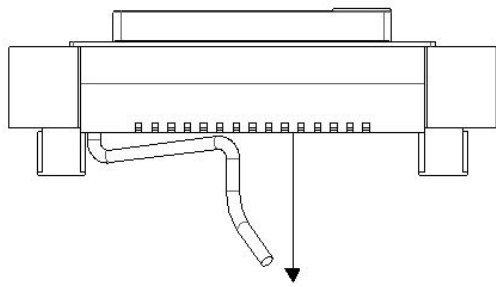

Applications:

The BARAZZA Top Power Socket Holder can be opened by simply tipping the cover (Soft Touch).

For a proper installation the following skills are mandatory:

- Knowledge of the "5 safety rules": insulate, secure against resetting, measure, grounding, cover any live devices in the surrounding
- Choice of proper tools, measure devices and personal protective equipment
- Analysis measurement results
- Choice of installation material
- IP protection classes
- Switch off conditions
- Fitting of installation material

Functional description

Pay attention before use:

Take care of the way of installation. Socket outlets installed in the profile may not be used for the connection to further socket outlets!

1

2

3

4

Premere per aprire