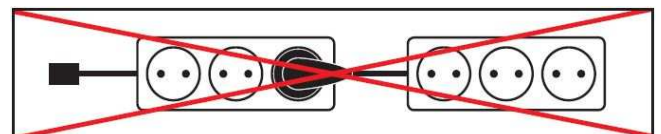

Applications:

The BARAZZA Top Power Socket Holder can be opened by simply tipping the cover (Soft Touch).

For a proper installation the following skills are mandatory:

- Knowledge of the "5 safety rules": insulate, secure against resetting, measure, grounding, cover any live devices in the surrounding
- Choice of proper tools, measure devices and personal protective equipment
- Analysis measurement results
- Choice of installation material
- IP protection classes
- Switch off conditions
- Fitting of installation material

Functional description

Pay attention before use:

Take care of the way of installation. Socket outlets installed in the profile may not be used for the connection to further socket outlets!

1

2

3

4

Premere per aprire