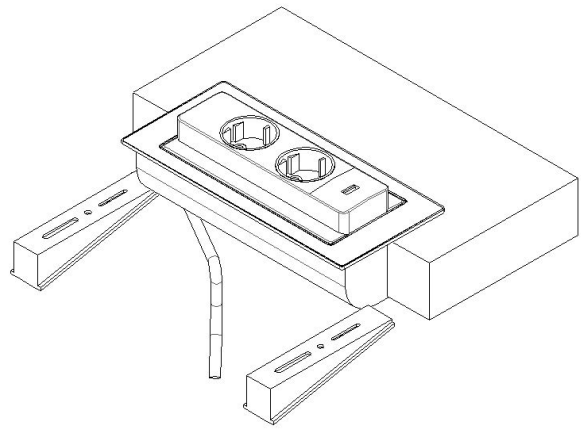

Applications:

The BARAZZA Top Power Socket Holder can be opened by simply tipping the cover (Soft Touch).

For a proper installation the following skills are mandatory:

- Knowledge of the "5 safety rules": insulate, secure against resetting, measure, grounding, cover any live devices in the surrounding
- Choice of proper tools, measure devices and personal protective equipment
- Analysis measurement results
- Choice of installation material
- IP protection classes
- Switch off conditions
- Fitting of installation material

Functional description

Pay attention before use:

Take care of the way of installation. Socket outlets installed in the profile may not be used for the connection to further socket outlets!

1

2

3

4

Premere per aprire