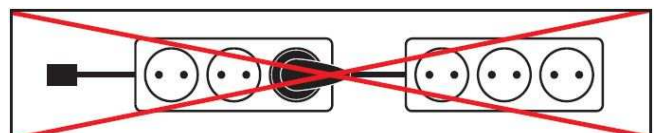

Functional description

Pay attention before use:

Take care of the way of installation. Socket outlets installed in the profile may not be used for the connection to further socket outlets!