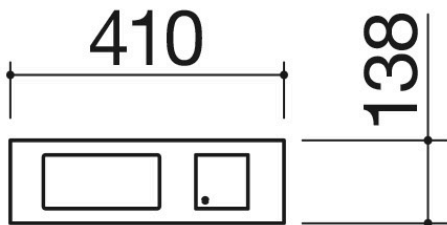

Stainless steel scales

1CBL

Description

- 1½ modules
- extra-thick AISI 304
- stainless steel
- weight range: 0-20 kg
- unit: g, kg, lb, oz
- accuracy: ± 1g
- functions: tare, total,
- minute minder,
- multi-timer
- remote control for
- Barazza cooker hoods
- kitchen light switch 5 A
- 250 V
- automatic switch-off
- 100-240 V power supply
- maximum
- absorption 0.2 A