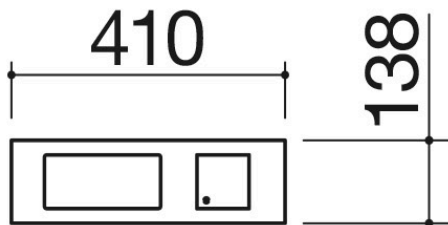

# Black stainless steel scales

1CBLN

## Description

- 1½ modules
- extra-thick AISI 304
- stainless steel
- weight range: 0-20 kg
- unit: g, kg, lb, oz
- accuracy: ± 1g
- functions: tare, total,
- minute minder,
- multi-timer
- remote control for
- Barazza cooker hoods
- kitchen light switch 5 A
- 250 V
- automatic switch-off
- 100-240 V power supply
- maximum
- absorption 0.2 A