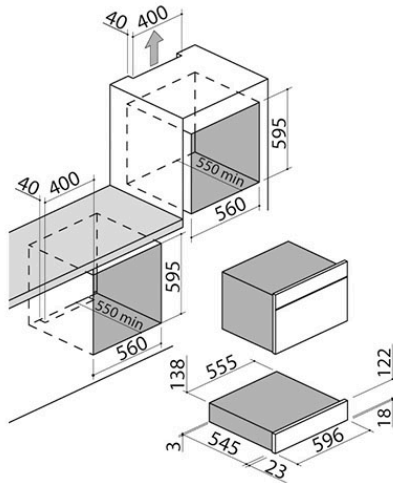

## Description

- warming plates,
- tableware, coffee cups
- keep warm function
- defrost function
- leavening
- adjustable temperature from
- 30 °C to 70 °C
- features: flat internal glass surface with non-slip mat, telescopic rails, push-pull opening, operating light, cool front panel
- maximum absorbed power: 0.4 kW