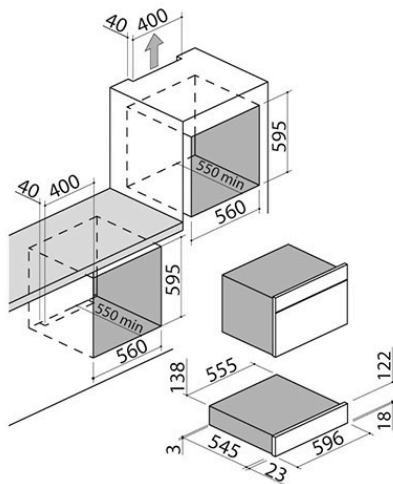

Icon Steel built-in warming drawer

1CEEVS

Description

- warming plates,
- tableware, coffee cups
- keep warm function
- defrost function
- leavening
- adjustable temperature from
- 30 °C to 70 °C
- features: flat internal glass surface with non-slip mat, telescopic rails, push-pull opening, operating light, cool front panel
- maximum absorbed power: 0.4 kW

SEE OTHER AVAILABLE DESIGNS:

1CEEVEN

1CEEVG

Plus

Detailed Features

Module height 15

The convenient drawer can be installed beneath all 45 and 60 cm Barazza ovens.

Warming drawer