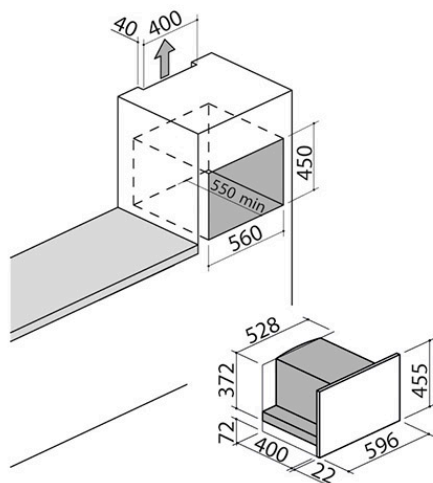

Icon Exclusive built-in compact coffee machine

Digital programmer + knobs

1CFEVEN

Description

- 5 levels of coffee strength
- (extra-light, light, normal, strong, extra-strong)
- 3 coffee levels (short, normal, long)
- functions: single or double cup, steam dispenser for cappuccino and hot water, programmed on/off, automatic rinse function in on/off, pre-ground coffee option
- display indications: add water, add coffee, remove residue, descaling required, grind size and dose warning
- multilingual digital programmer + knobs
- features: front controls and knobs in Soft-Touch finish, drip tray, LED lighting, telescopic rails, 220 g coffee bean container, removable 1.8 l water tank
- pressure: 15 bar
- maximum absorbed power: 1.35 kW