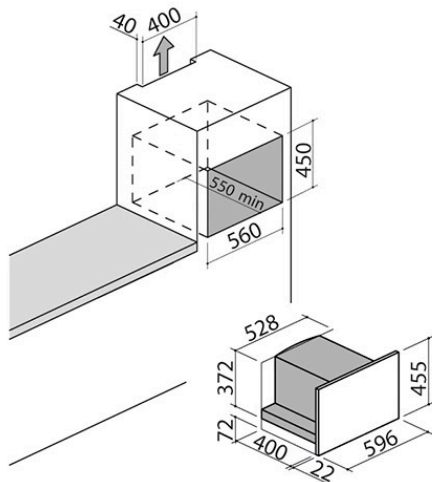

Icon Glass built-in compact coffee machine

Digital programmer + knobs

1CFEVG

Description

- 5 levels of coffee strength
- (extra-light, light, normal, strong, extra-strong)
- 3 coffee levels (short, normal, long)
- functions: single or double cup, steam dispenser for cappuccino and hot water, programmed on/off, automatic rinse function in on/off, pre-ground coffee option
- display indications: add water, add coffee, remove residue, descaling required, grind size and dose warning
- multilingual digital programmer + knobs
- features: front controls and knobs in Soft-Touch finish, drip tray, LED lighting, telescopic rails, 220 g coffee bean container, removable 1.8 l water tank
- pressure: 15 bar
- maximum absorbed power: 1.35 kW