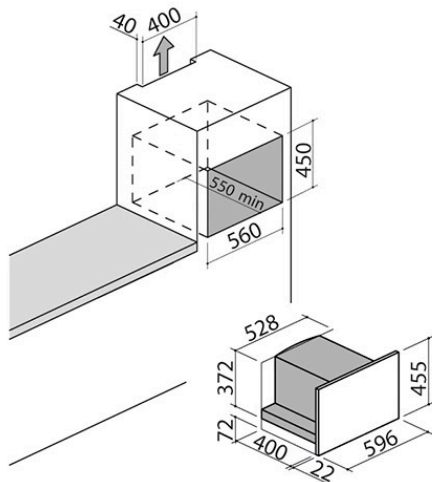

### Description

- 5 levels of coffee strength
- (extra-light, light, normal, strong, extra-strong)
- 3 coffee levels (short, normal, long)
- functions: single or double cup, steam dispenser for cappuccino and hot water, programmed on/off, automatic rinse function in on/off, pre-ground coffee option
- display indications: add water, add coffee, remove residue, descaling required, grind size and dose warning
- multilingual digital programmer + knobs
- features: front controls and knobs in Soft-Touch finish, drip tray, LED lighting, telescopic rails, 220 g coffee bean container, removable 1.8 l water tank
- pressure: 15 bar
- maximum absorbed power: 1.35 kW