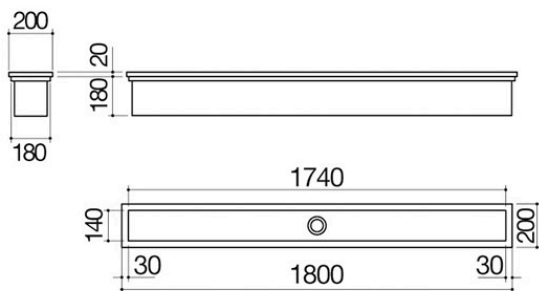

180 cm built-in channel

1CIA180

Description

- extra-thick AISI 304
- stainless steel
- bowl with 2" drain
- designed to accomodate
- 6 modules
- 5 cable outlet holes
- brackets for attaching to wall
- included: movable shelf
- 10x13.8 cm
- 178x18 cm cut out
- 178x19 cm wall