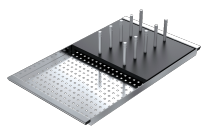

AISI 304 stainless steel perforated bowl cover with removable black HPL draining rack

1CIFX

Description

Related Accessories

1CIFX

Related Products

1TMZ1

1TMZ2