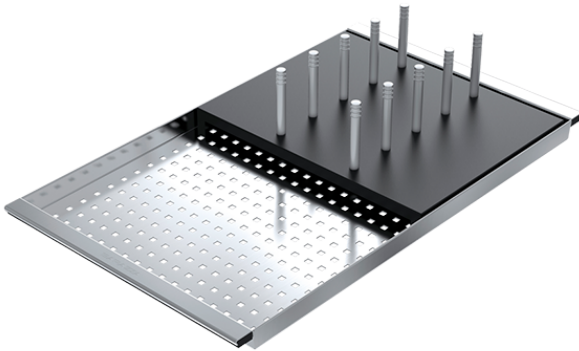

AISI 304 stainless steel perforated bowl cover with removable black HPL draining rack

1CIFX

Description

Related Accessories

1CIFX

Related Products

1TMZ1

1TMZ2