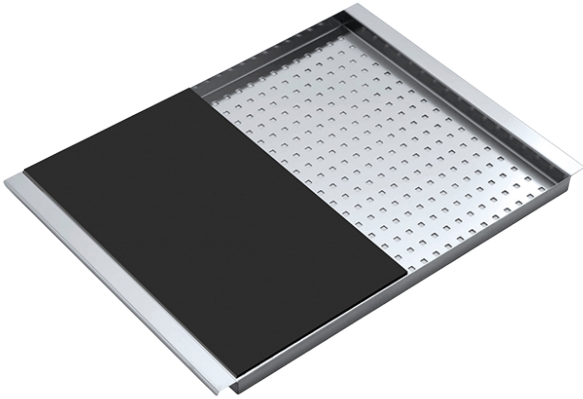

AISI 304 stainless steel perforated bowl cover with black HPL chopping board

1CITN

Description

Related Accessories

1CITN

Related Products

1TMZ1

1TMZ2