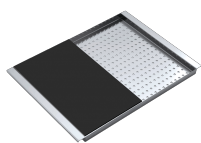

AISI 304 stainless steel perforated bowl cover with black HPL chopping board

1CITN

Description

Related Accessories

1CITN

Related Products

1TMZ1

1TMZ2