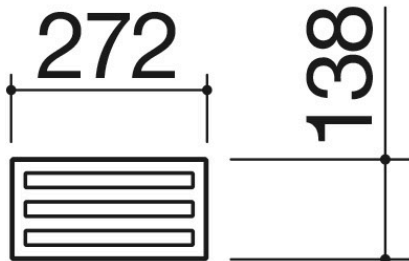

Stainless steel chopping board holder with Fenix chopping boards

1CPT

Description

- 1 module
- extra-thick AISI 304
- stainless steel
- 3 black Fenix chopping boards
- boards