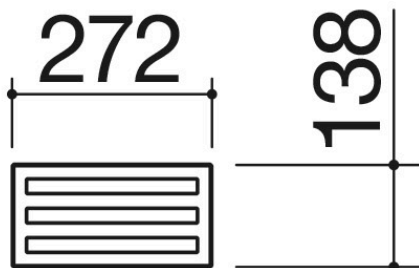

Black stainless steel chopping board holder with Fenix chopping boards

1CPTN

Description

- 1 module
- extra-thick AISI 304
- stainless steel
- 3 black Fenix chopping boards
- boards

Related Products

1CBL

1CBLN