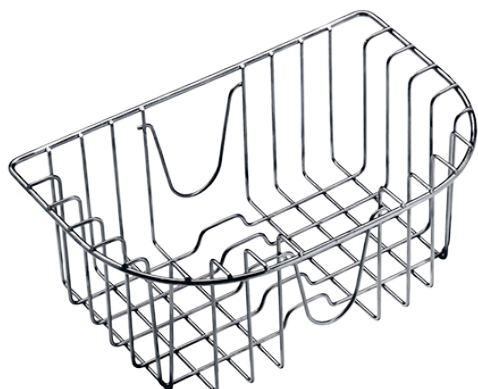

AISI 304 polished stainless steel hanging basket

1CREIM

Description

Related Accessories

1CREIM

Related Products

1TMZ1

1TMZ2