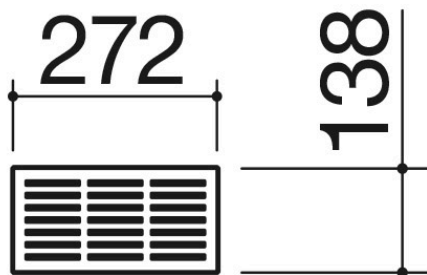

# Stainless steel shelf / glass drainer

1CRG

## Description

- 1 module
- extra-thick AISI 304
- stainless steel