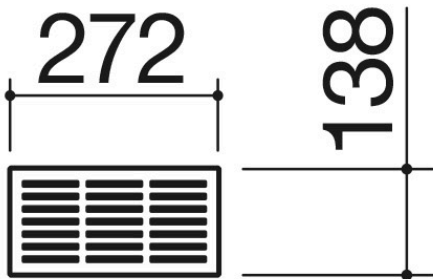

Black stainless steel shelf / glass drainer

1CRGN

Description

- 1 module
- extra-thick black AISI
- 304
- stainless steel

Related Products

1CBL

1CBLN

1CVP