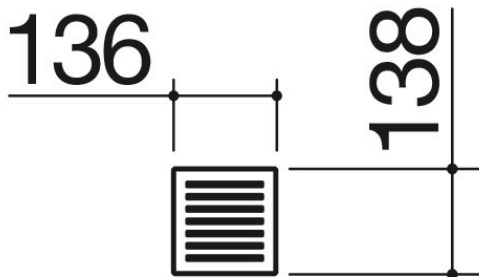

# Stainless steel shelf / glass drainer

1CRP

## Description

- ½ module
- extra-thick AISI 304
- stainless steel