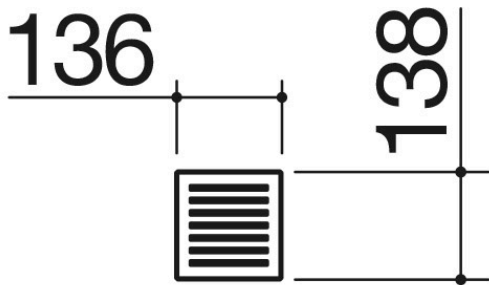

Black stainless steel shelf / glass drainer

1CRPN

Description

- ½ module
- extra-thick AISI 304
- stainless steel

Related Products

1CBL

1CBLN

1CVP