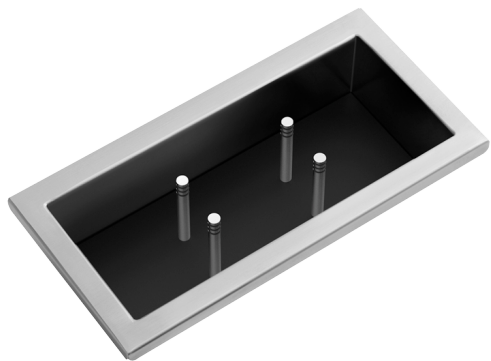

Stainless steel container tray with Fenix draining rack

with pegs

1CSPF

Description

- 1 module
- extra-thick AISI 304
- stainless steel
- designed for 3 plates or
- soup bowls

Related Products

1CSPFN

1CSR7