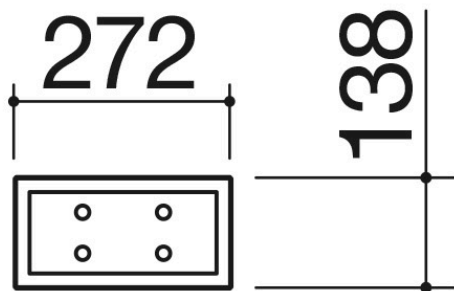

Stainless steel container tray with Fenix draining rack

with pegs

1CSPF

Description

- 1 module
- extra-thick AISI 304
- stainless steel
- designed for 3 plates or
- soup bowls

Related Products

1CSPFN

1CSR7