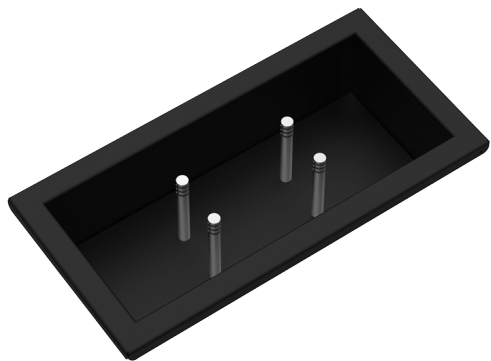

Black stainless steel container tray with Fenix draining

rack with pegs

1CSPFN

Description

- 1 module
- extra-thick AISI 304
- stainless steel
- designed for 3 plates or
- soup bowls

Related Products

1CSPF

1CSR7