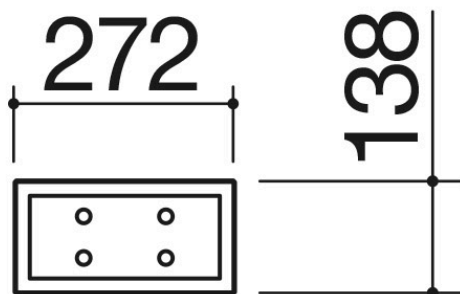

Black stainless steel container tray with Fenix draining

rack with pegs

1CSPFN

Description

- 1 module
- extra-thick AISI 304
- stainless steel
- designed for 3 plates or
- soup bowls

Related Products

1CSPF

1CSR7