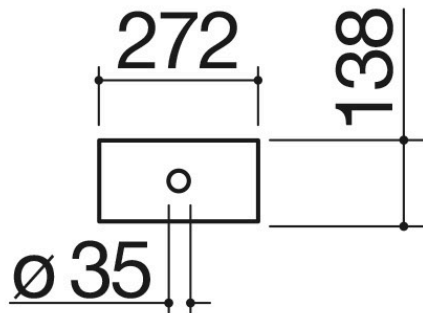

Black stainless steel support for mixer tap/dispenser/

pull-out spray head

1CSR7N

Description

- 1 module
- extra-thick AISI 304
- stainless steel
- fixing for mixer tap/
- dispenser/spray
- installation: check technical sheet