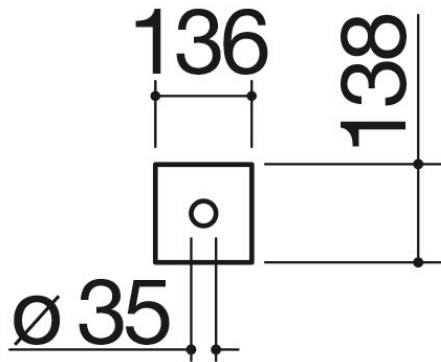

Black stainless steel support for mixer tap/dispenser/

pull-out spray head

1CSR7N

Description

- ½ module
- extra-thick AISI 304
- stainless steel
- fixing for mixer tap/
- dispenser/spray
- installation: check technical sheet