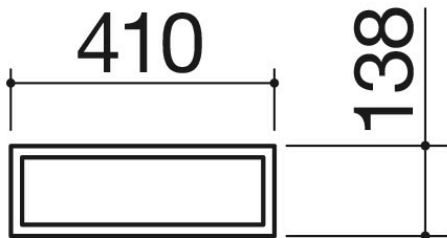

# Stainless steel ice bucket and bottle holder container tray

1CVBG2

## Description

- 1½ modules
- extra-thick AISI 304
- stainless steel