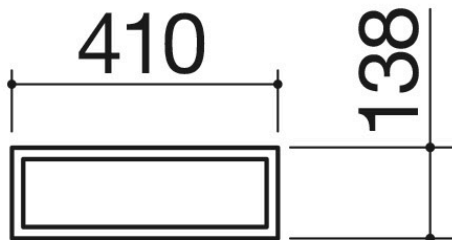

# Black stainless steel ice bucket and bottle holder container tray

1CVBG2N

## Description

- 1½ modules
- extra-thick AISI 304
- stainless steel