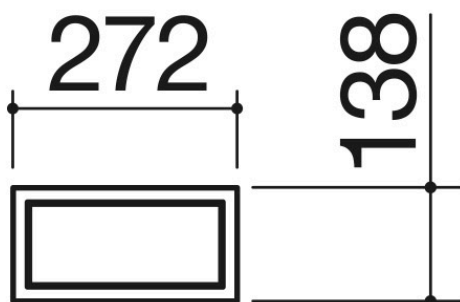

# Stainless steel container tray with cover

1CVCC

## Description

- 1 module
- extra-thick AISI 304
- stainless steel cover
- with push-pull opening mechanism