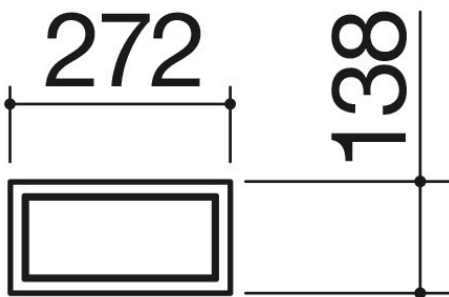

# Black stainless steel container tray with cover

1CVCCN

## Description

- 1 module
- extra-thick AISI 304
- stainless steel cover
- with push-pull opening mechanism