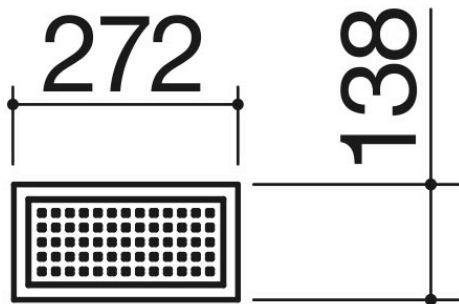

Stainless steel container tray with base

1CVF

Description

- 1 module
- extra-thick AISI 304
- stainless steel

Related Products

1CI97

1CI127

1CI157