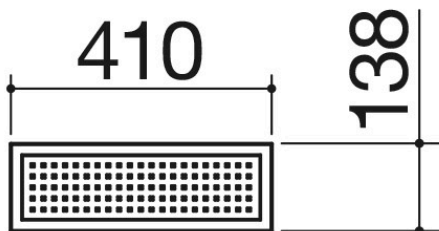

# Stainless steel container tray with base

1CVFG

## Description

- 1½ modules
- extra-thick AISI 304
- stainless steel