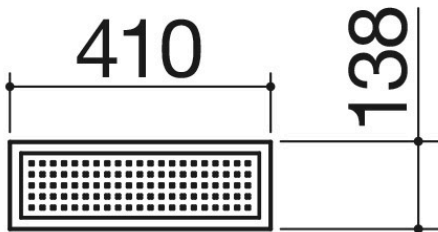

Black stainless steel container tray with base

1CVFGN

Description

- 1½ modules
- extra-thick AISI 304
- stainless steel

Related Products

1CI97

1CI127

1CI157