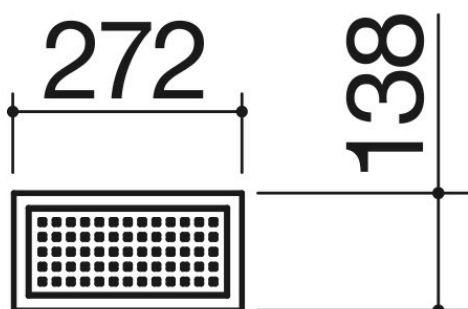

# Black stainless steel container tray with base

1CVFN

## Description

- 1 module
- extra-thick AISI 304
- stainless steel