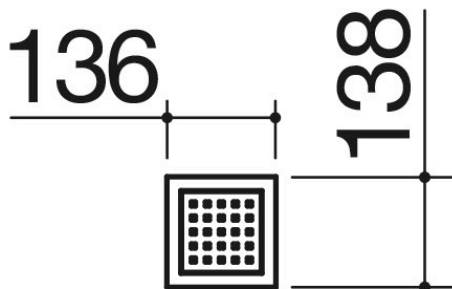

Stainless steel container tray with base

1CVFP

Description

- ½ module
- extra-thick AISI 304
- stainless steel

Related Products

1CI97

1CI127

1CI157