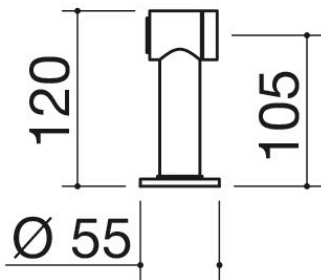

Pull-out spray head

1DCE

Description

- pull-out spray head
- compatible with:
 - standard mixer tap, remote control mixer
 - tap, independently powered
- spray head base: \varnothing 55 mm
- spray head hole: \varnothing 35 mm

Plus

Detailed Features

Pull-out spray

The independent pull-out spray, placed next to the tap, provides more powerful and efficient cleaning.

Related Products

1RUBMBF1C

1RUBMFSC

1RUBL1D