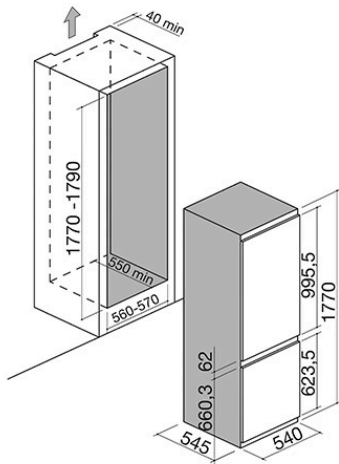

# 60 cm Aura One combi-refrigerator

## Description

- Advanced No Frost
- Autodefrosting
- independent cooling systems
- humidity control technology
- stainless steel finish details
- Holiday and Demo modes
- Tropical 43 °C
- Dual Control display with
- Touch Controls
- Fridge equipment
- 4 tempered glass shelves
- 4 door shelves
- 2 LED side lights, 1 LED top light
- fruit and veg drawer with humidity control system
- Super Cool function
- Freezer equipment
- 1 removable Fast Freeze tray
- 2 drawers
- Drink Cool function
- Accessories
- egg tray
- ice cube tray
- Technical data
- sliding hinge
- reversible door
- Schuko mains plug
- total volume: 233 litres
- refrigerator volume: 170 litres
- freezer volume: 63 litres
- dimensions: 177x54x54.5 cm
- power supply: 220 - 240 V 50 Hz
- maximum absorbed power: 0.157 kW