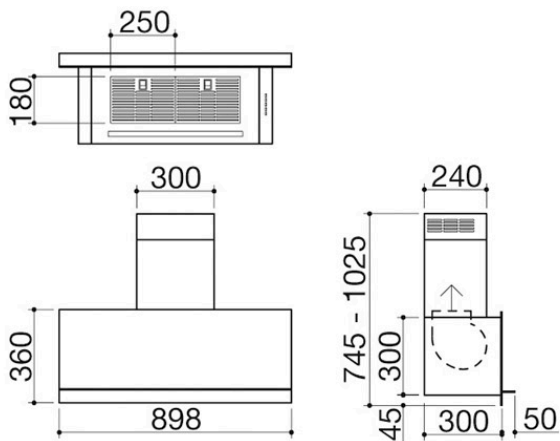

90 cm Mood wall cooker hood

1KMDP9

Description

- 4 mm thick AISI 304 stainless steel
- optional filter extraction
- speeds: 3 + intensive speed
- air flow: 800 m³/h
- pressure: 501 Pa
- noise level: 39-65 Lw(dBA)
- extractor outlet: ø 150 mm
- + reducer ø 120 mm
- lighting: 4000 K LED strip lighting
- electronic controls
- filters: stainless steel
- telescopic hose H 74.5 ÷ 102.5
- set up for remote control
- from Barazza scales
- maximum absorbed power: 0.3 kW

Hood and scale connection

All Barazza hoods can be connected to the built-in scale or to the scale integrated in accessorised channels, transforming it into a true remote control for the hood.

Module width 90 cm