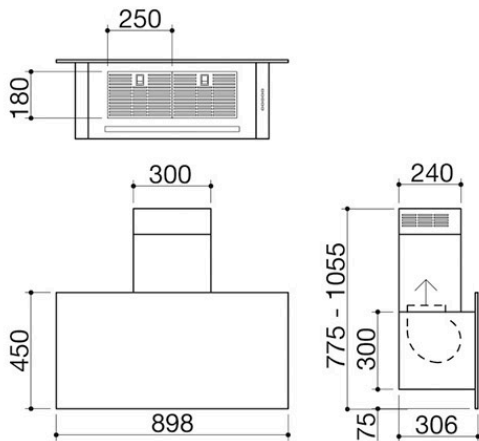

90 cm Unique wall cooker hood

1KUNP91

Description

- AISI 304 stainless steel
- optional filter extraction
- speeds: 3 + intensive speed
- air flow: 800 m³/h
- pressure: 501 Pa
- noise level: 39-65 Lw(dBA)
- extractor outlet: ø 150 mm
- + reducer ø 120 mm
- lighting: 4000 K LED strip lighting
- electronic controls
- filters: stainless steel
- telescopic hose H 77.5 ÷ 105.5
- set up for remote control
- from Barazza scales
- maximum absorbed power: 0.3 kW

Module width 90 cm

Barazza cooker hoods are available in various widths to fit the most common standard kitchen modules.

Installations

Installation Method

energy
rating

A

Rating A

RATING A Maximum efficiency with reduced consumption. Class A ensures high performance while fully respecting the environment and energy savings.