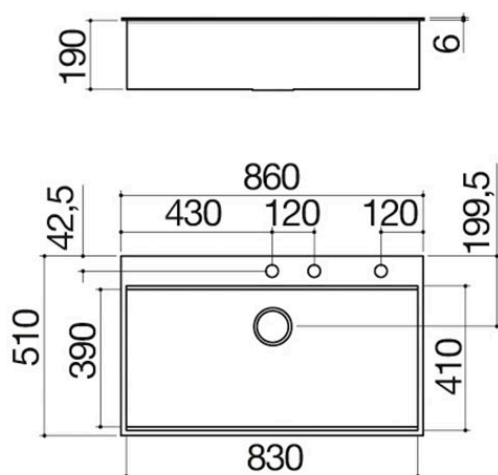

86x51 cm B_Free Kit built-in sink

1 bowl with lowering + accessories kit and tap

1LBF9K

Description

- extra-thick AISI 304
- stainless steel
- bowl with radius "0" vertical wall edges
- bowl with radius "12" bottom edges
- 83x39x19 h bowl
- bowl with lowering for sliding of accessories
- equipment: 3½" basket strainer waste, stainless steel drain cover, perimeter overflow, stainless steel and black HPL multi-purpose chopping board 1TBF, stainless steel colander 1VBF, B_Free Kit mixer tap with remote control and pull-out spray head 1RUBMBFRK
- tap hole: 3 standard holes
- base unit for bowls: 90
- 84x49 cm cut out