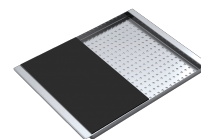

Related Accessories

1CITN

Related Products

1LBS61

1LBS71

1LBS81