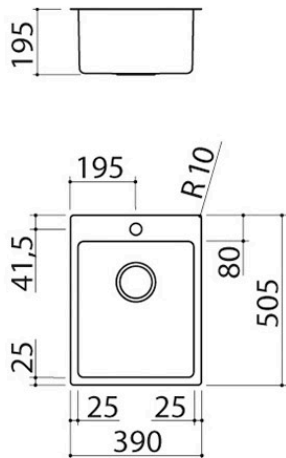

39x50.5 cm B_Smart built-in and flush sink

1 bowl

1LBS41

Description

- extra-thick AISI 304
- stainless steel
- bowl with radius "15"
- 34x40x19.5 h bowl
- equipment: 3½" basket strainer waste, perimeter overflow
- tap hole
- base unit for bowls: 45
- 37x49 cm cut out
- flush-top: check technical sheet