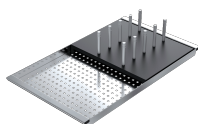

Related Accessories

1CIFX

Related Products

1LBS61

1LBS71

1LBS81