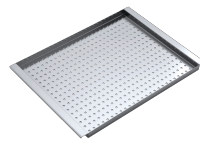

Related Accessories

1CIVQ

Related Products

1LBS71

1LBS81