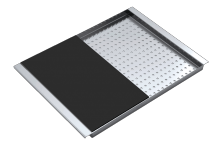

Related Accessories

1CITN

Related Products

1LBS71

1LBS81