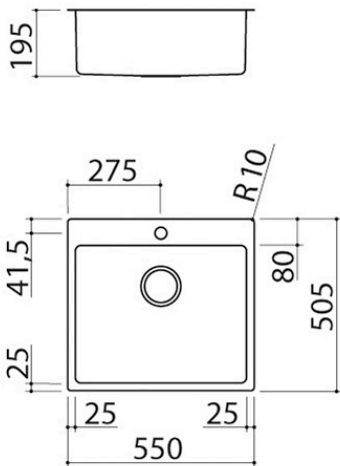

55x50.5 cm B_Smart built-in and flush sink

1 bowl

1LBS61

Description

- extra-thick AISI 304
- stainless steel
- bowl with radius "15"
- 50x40x19.5 h bowl
- equipment: 3½" basket strainer waste, perimeter overflow
- tap hole
- base unit for bowls: 60
- 53x49 cm cut out
- flush-top: check technical sheet