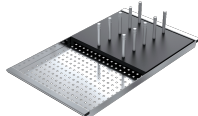

Related Accessories

1CIFX

Related Products

1LBS71

1LBS81