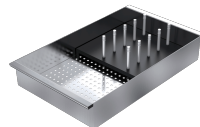

Related Accessories

1VSFX

Related Products

1LBS71

1LBS81