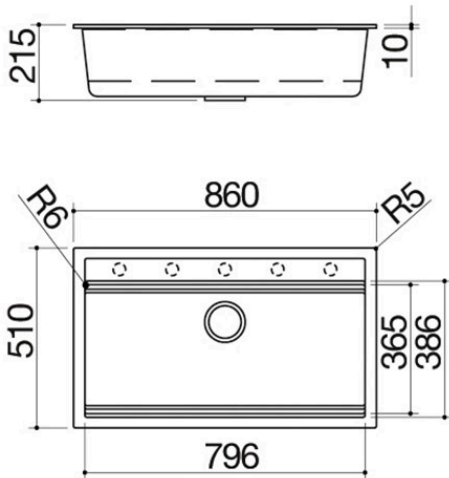

86x51 cm City built-in sink

1 bowl

1LCY91B

Description

- 79.6x36.5x20 h bowl
- equipment: 3½" basket strainer waste,
- stainless steel drain cover, perimeter
- overflow
- tap hole: designed for 5 holes
- base unit for bowls: 90
- 84x48 cm cut out