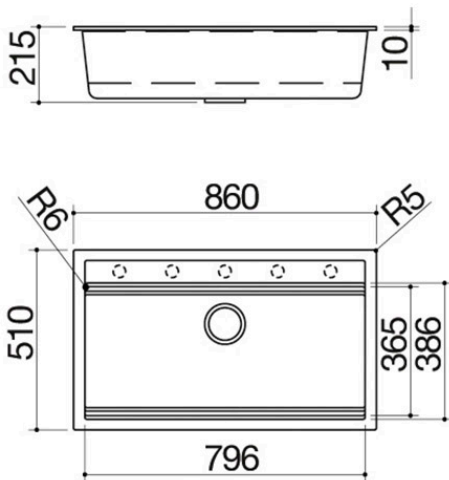

86x51 cm City built-in sink

1 bowl

1LCY91N

Description

- 79.6x36.5x20 h bowl
- equipment: 3½" basket strainer waste,
- stainless steel drain cover, perimeter
- overflow
- tap hole: designed for 5 holes
- base unit for bowls: 90
- 84x48 cm cut out