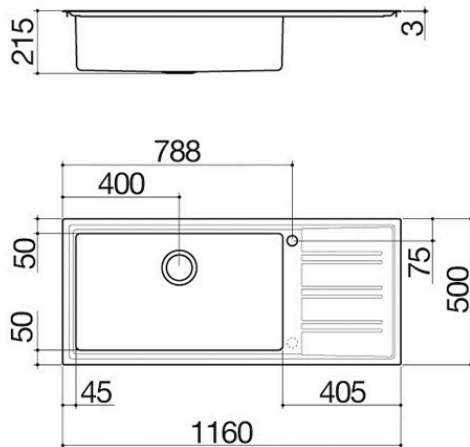

# 116x50 cm Easy built-in sink

### Description

- extra-thick AISI 304
- stainless steel
- bowl with radius "15"
- 71x40x21.5 h bowl
- equipment: 3½" basket strainer waste, stainless steel drain cover, perimeter overflow
- tap hole: 1 standard hole
- 2nd hole upon request
- base unit for bowls: 90
- 114x48 cm cut out