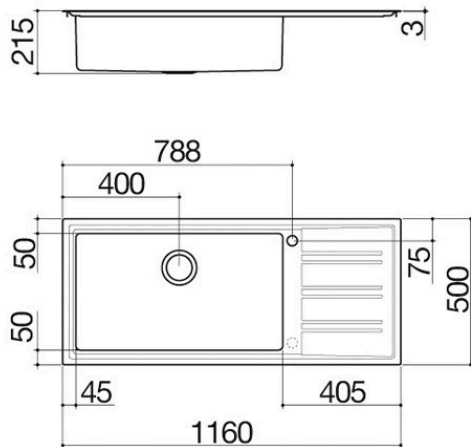

116x50 cm Easy built-in sink

1 bowl + drainer

1LES121RS

Description

- extra-thick AISI 304
- stainless steel
- bowl with radius "15"
- 71x40x21.5 h bowl
- equipment: 3½" basket strainer waste, stainless steel drain cover, perimeter overflow
- tap hole: 1 standard hole
- 2nd hole upon request
- base unit for bowls: 90
- 114x48 cm cut out