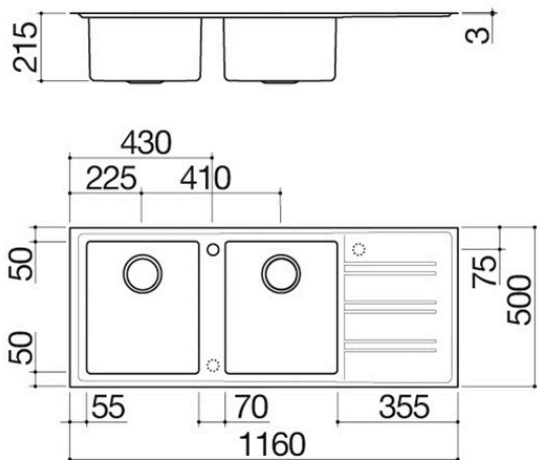

116x50 cm Easy built-in sink

2 bowls + drainer

1LES12RD

Description

- extra-thick AISI 304
- stainless steel
- bowl with radius "15"
- 34x40x21.5 h bowl
- equipment: 3½" basket strainer waste, stainless steel drain cover, perimeter overflow
- tap hole: 1 standard hole
- 2nd and 3rd hole upon request
- base unit for bowls: 90
- 114x48 cm cut out