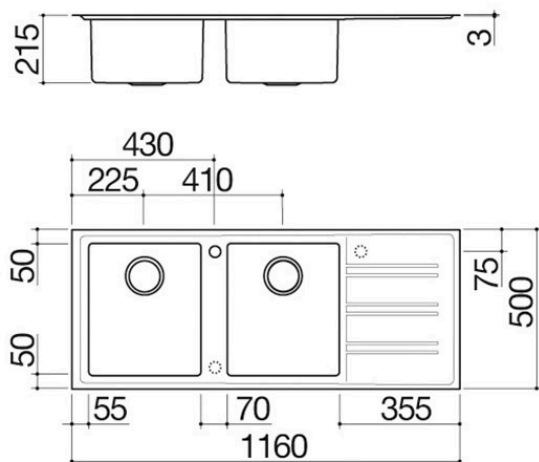

116x50 cm Easy built-in sink

2 bowls + drainer

1LES12RS

Description

- extra-thick AISI 304
- stainless steel
- bowl with radius "15"
- 34x40x21.5 h bowl
- equipment: 3½" basket strainer waste, stainless steel drain cover, perimeter overflow
- tap hole: 1 standard hole
- 2nd and 3rd hole upon request
- base unit for bowls: 90
- 114x48 cm cut out