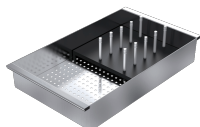

Perimeter overflow

All Barazza sinks and bowls are equipped with an overflow device that prevents water from spilling. Some versions feature a perimeter overflow, with an exclusive and refined design. Smart pop-up waste.

Radius 15

A spoke radius with a more pronounced connection and a more enveloping appearance.

Installations

Installation Method

Lowered edge built-in

The edge finishes with an angled fold.

Related Accessories

1TOF26

1VOF

1VSOF

1CIVQ

1CITN

1TOF26N

1CIFX

1VSFX