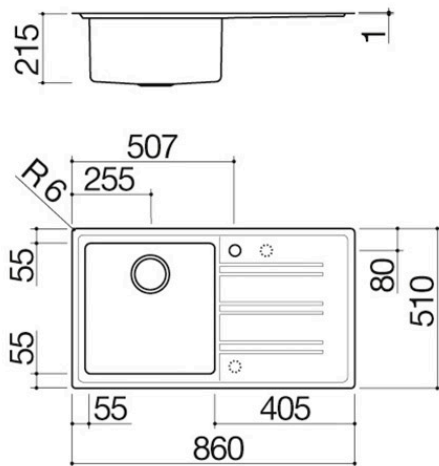

86x51 cm Easy built-in and flush sink

1 bowl + drainer

1LES91PD

Description

- extra-thick AISI 304
- stainless steel
- bowl with radius "15"
- 40x40x21.5 h bowl
- equipment: 3½" basket strainer waste, stainless steel drain cover, perimeter overflow
- tap hole: 1 standard hole
- 2nd and 3rd hole upon request
- base unit for bowls: 60
- 84x49 cm cut out
- flush-top: check technical sheet