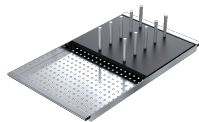

Radius 15

A spoke radius with a more pronounced connection and a more enveloping appearance.

Installations

Installation Method

Flush-top

Ensures perfect alignment with the worktop

Flat edge built-in

The edge is perceptible only to the touch and makes installation easy.

Related Accessories

1TOF26

1VOF

1VSOF

1CIVQ

1CITN

1TOF26N

1CIFX