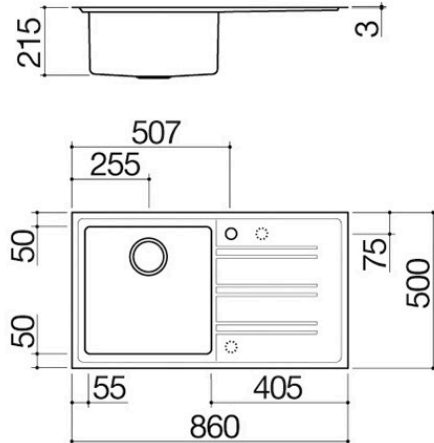

86x50 cm Easy built-in sink

1 bowl + drainer

1LES91RD

Description

- extra-thick AISI 304
- stainless steel
- bowl with radius "15"
- 40x40x21.5 h bowl
- equipment: 3½" basket strainer waste, stainless steel drain cover,
- perimeter overflow
- tap hole: 1 standard hole
- 2nd and 3rd hole upon request
- base unit for bowls: 60
- 84x48 cm cut out