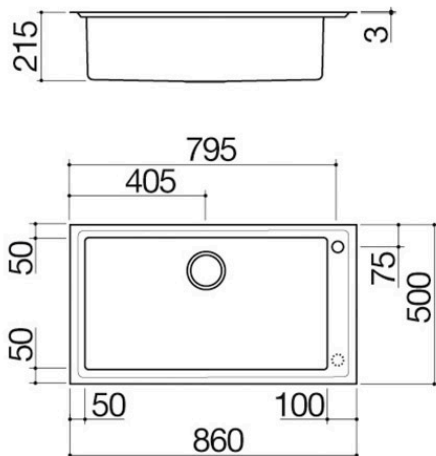

# 86x50 cm Easy Kit built-in sink

### Description

- extra-thick AISI 304
- stainless steel
- bowl with radius "15"
- 71x40x21.5 h bowl
- equipment: 3½" basket strainer waste, stainless steel drain cover, perimeter overflow, black HPL chopping board 1TOF26N, stainless steel colander with draining rack 1VSOF, Steel Shower mixer tap 1RUBMSTD
- tap hole: 1 standard hole
- 2nd hole upon request
- base unit for bowls: 90
- 84x48 cm cut out