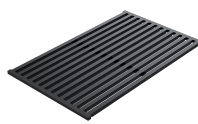

Related Accessories

1GQRN

Related Products

1LES91PD

1LES91PS

1LES92P

1LES91P

1LES91RD