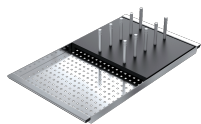

Radius 15

A spoke radius with a more pronounced connection and a more enveloping appearance.

Installations

Installation Method

Lowered edge built-in

The edge finishes with an angled fold.

Related Accessories

1TOF26

1VOF

1VSOF

1CIVQ

1CITN

1TOF26N

1CIFX

1VSFX