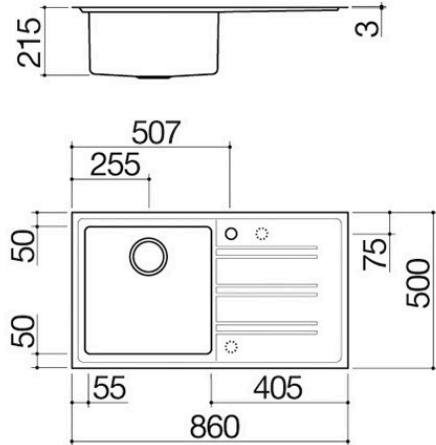

86x50 cm Easy built-in sink

1 bowl + drainer

1LES91RS

Description

- extra-thick AISI 304
- stainless steel
- bowl with radius "15"
- 40x40x21.5 h bowl
- equipment: 3½" basket strainer waste, stainless steel drain cover,
- perimeter overflow
- tap hole: 1 standard hole
- 2nd and 3rd hole upon request
- base unit for bowls: 60
- 84x48 cm cut out