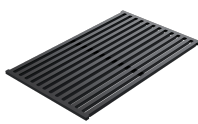

Radius 15

A spoke radius with a more pronounced connection and a more enveloping appearance.

Installations

Installation Method

Lowered edge built-in

The edge finishes with an angled fold.

Related Accessories

1TOF26

1VOF

1VSOF

1CIVQ

1CITN

1TOF26N

1CIFX

1VSFX