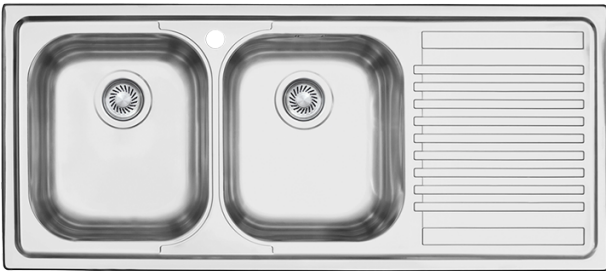

116x50 cm B_Fast built-in sink

2 bowls + drainer

1LFS12D

Description

- AISI 304 stainless steel
- 34x39x21 h bowl
- equipment: 3½" basket strainer waste,
- perimeter overflow
- tap hole: 1 standard hole
- 2nd hole upon request
- base unit for bowls: 80
- 114x48 cm cut out

Plus

Detailed Features

AISI 304 stainless steel

Barazza products are made of high-quality AISI 304 stainless steel, which guarantees resistance to stress, long-lasting durability and ease of cleaning.

Deep bowls

Products with this plus feature large, deep bowls capable of accommodating high volumes of water and large cookware.

Perimeter overflow

All Barazza sinks and bowls are equipped with an overflow device that prevents water from spilling. Some versions feature a perimeter overflow, with an exclusive and refined design. Smart pop-up waste.

Installations

Installation Method

Lowered edge built-in

The edge finishes with an angled fold.

Related Accessories

1CREIM

1TRE

1TREP