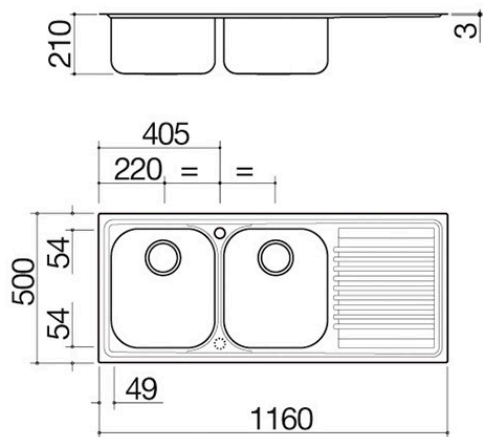

116x50 cm B_Fast built-in sink

2 bowls + drainer

1LFS12D

Description

- AISI 304 stainless steel
- 34x39x21 h bowl
- equipment: 3½" basket strainer waste,
- perimeter overflow
- tap hole: 1 standard hole
- 2nd hole upon request
- base unit for bowls: 80
- 114x48 cm cut out